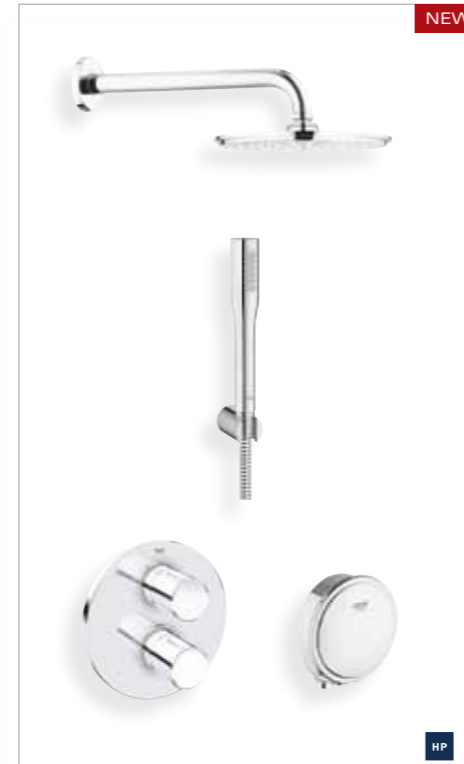

118329*
Grohtherm 3000 Cosmopolitan concealed thermostatic bath/shower mixer, Rainshower® shower arm, Rainshower® 210mm head shower, shower outlet elbow, stop-valve trim and Euphoria Stick Cosmopolitan. Pack includes shower hose and fixings.