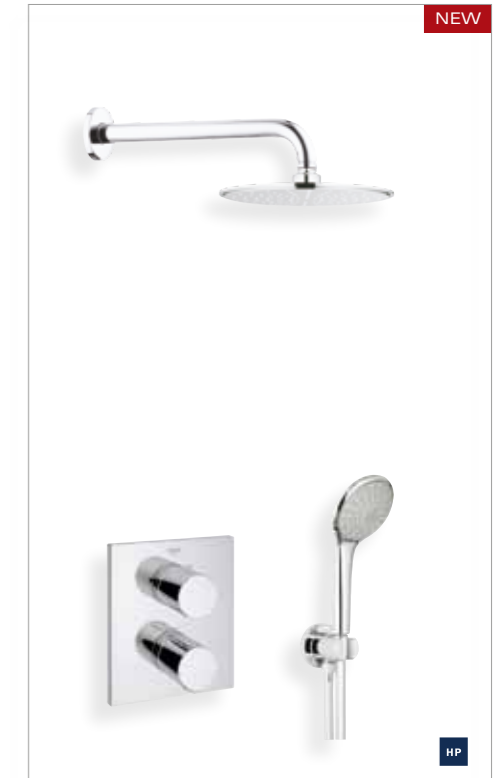

34 408 000*
Grohtherm 3000 Cosmopolitan perfect shower set with concealed thermostatic shower mixer, Rainshower® shower arm, Rainshower® Modern head shower and Euphoria Mono hand shower. Pack includes shower hose and fixings.