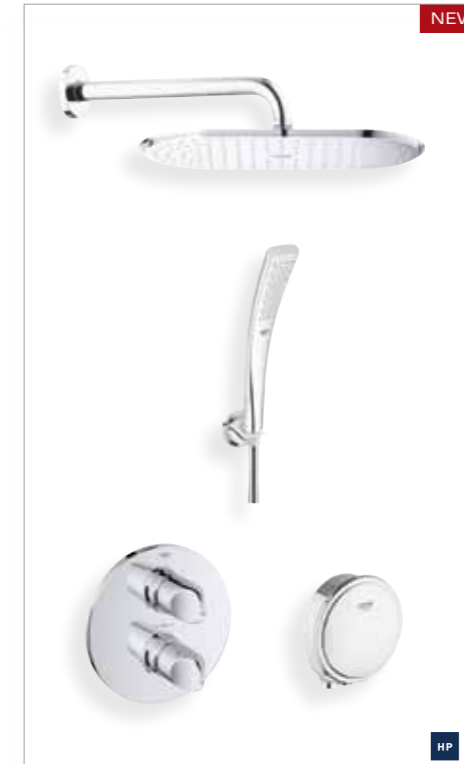

118331*
GROHE Veris concealed thermostatic bath/shower mixer, Rainshower® shower arm, Rainshower® 300x150mm head shower, GROHE Ondus hand shower, shower outlet elbow, stop-valve trim and Talentofill inlet trim with pop-up and waste. Pack includes shower hose and fixings.

*All concealed (behind the wall) fittings included