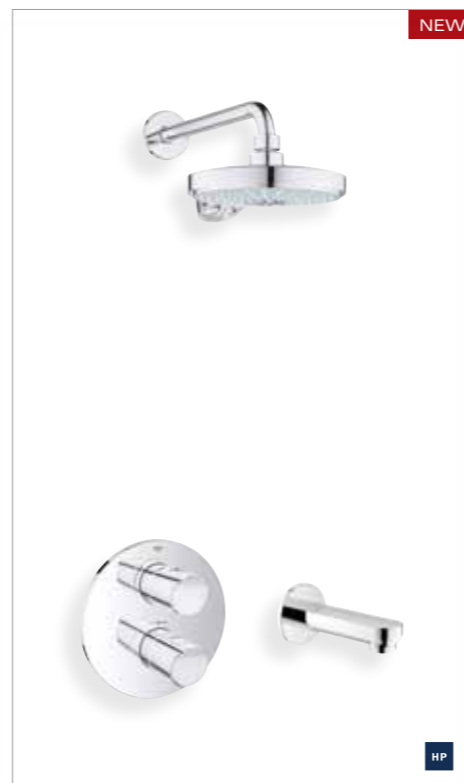

GROHE BATH/SHOWER SHOWER SOLUTIONS

For an indulgent bath and shower experience choose one of our Grohtherm 2000 NEW Shower Solutions featuring Power&Soul® head and hand showers. A choice of up to four truly innovative spray patterns: GROHE Rain O², Rain, GROHE Bokoma Spray™ and Jet ensure a perfect match for every consumer need.

Grohtherm 3000 Cosmopolitan Shower Solutions combine modern, minimalistic design with award winning thermostat technology for a relaxing shower or bath experience. Rainshower® head showers feature GROHE DreamSpray® technology for a luxurious full spray and unbeatable showering enjoyment.

The New Grohtherm Cube combines performance with a square, minimalist aesthetic. A new addition to complement our existing square and cosmopolitan designs, Grohtherm Cube is the perfect product for modern interior spaces.

From above, the human body is not round. The Veris Shower Solution features a lozenge shaped head shower, to mirror the silhouette of the human form, so not a drop of water is wasted. Efficient design at its best.

All GROHE thermostatic mixers feature the GROHE TurboStat® technology that ensures the temperature you select remains constant for the duration of your shower. No shocks, no surprises, just a constant stream of perfectly mixed water at the temperature of your choosing.

118319*
Grohtherm 2000 NEW concealed thermostatic bath/shower mixer, Rainshower® shower arm, Power&Soul™ Cosmo 190mm head shower 4 spray pattern and Eurosmart Cosmo bath spout.