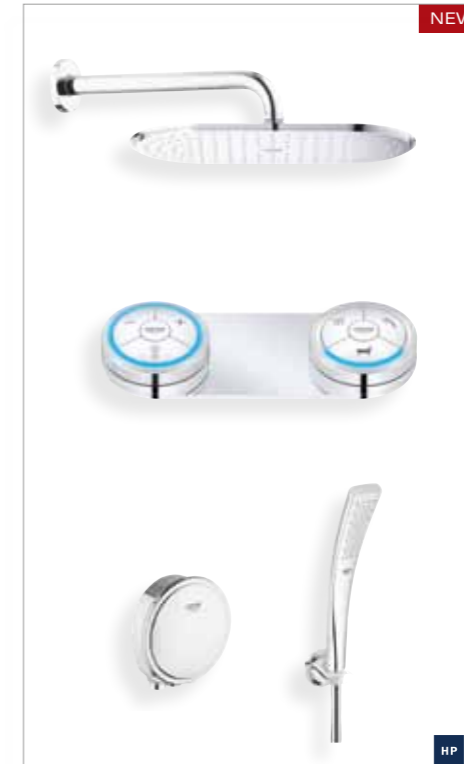

118334*
GROHE Veris F-digital controller and bath
diverter including plate with Rainshower® shower
arm, Rainshower® 300x150mm head shower,
GROHE Ondus hand shower, shower outlet
elbow, Relaxflex hose and Talentofill inlet trim
with pop-up and waste. Pack includes shower
hose and fixings.