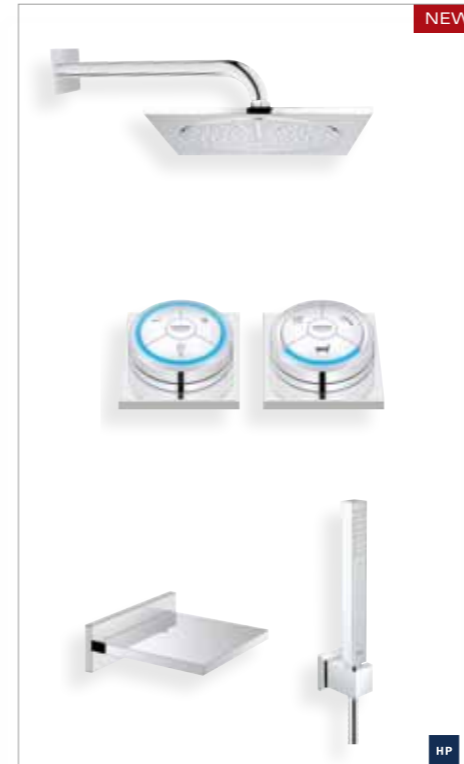

**118332\***  
GROHE Veris F-digital controller and bath  
diverter with Rainshower® shower arm,  
Rainshower® 210mm head shower, Euphoria  
Stick Cosmopolitan, shower outlet elbow and  
Talentofill inlet trim with pop-up and waste.  
Pack includes shower hose and fixings.