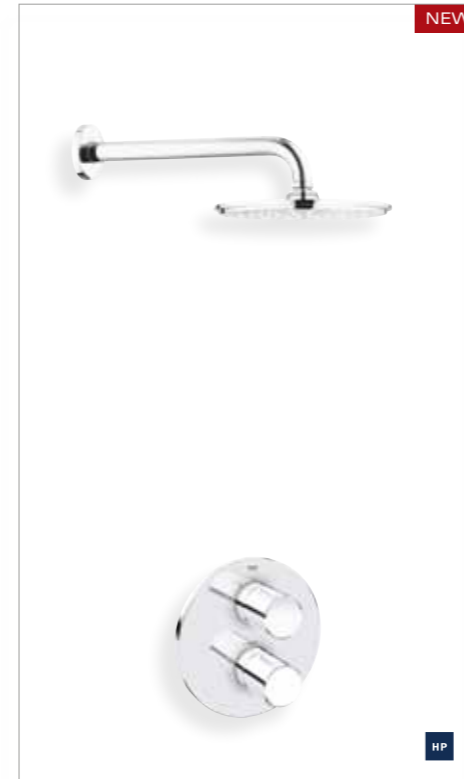

118320*
Grohtherm 3000 Cosmopolitan concealed thermostatic shower mixer, Rainshower® shower arm and Rainshower® 210mm head shower.