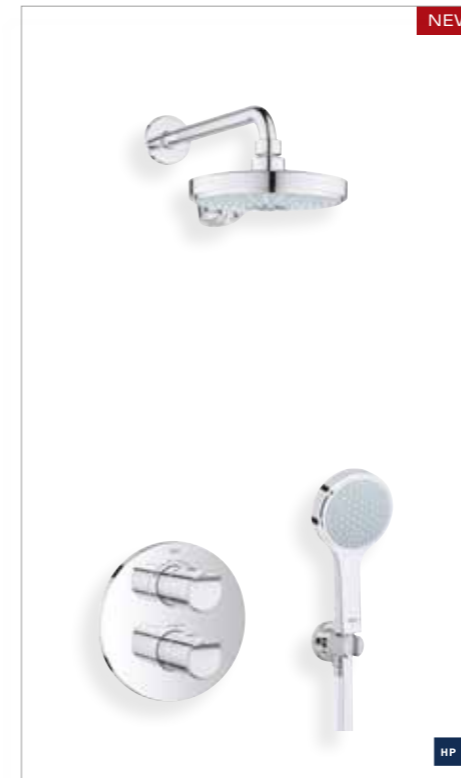

GROHE SHOWERING SHOWER SOLUTIONS

Revitalise your mind, body and soul with an exhilarating shower. The following GROHE Shower Solutions include Rainshower®, Power&Soul® or Euphoria head and hand showers to deliver a range of sensations in appreciation of your moods and needs.

From the modern stepped design of Rainshower® to the use of flat cylindrical and stepped detailing of Power&Soul® Cosmopolitan and ergonomic design of Euphoria, GROHE Shower Solutions offer a host of styles and sizes. All head and hand showers feature GROHE DreamSpray® technology for balanced water distribution to every nozzle, while GROHE StarLight® chrome and SpeedClean nozzles ensure a lifetime of perfect looks.

34 283 001*
Grohtherm 2000 NEW concealed thermostatic shower mixer with Rainshower® shower arm, Power&Soul™ head shower and 115mm Cosmo handshower. Pack includes shower hose and fixings.