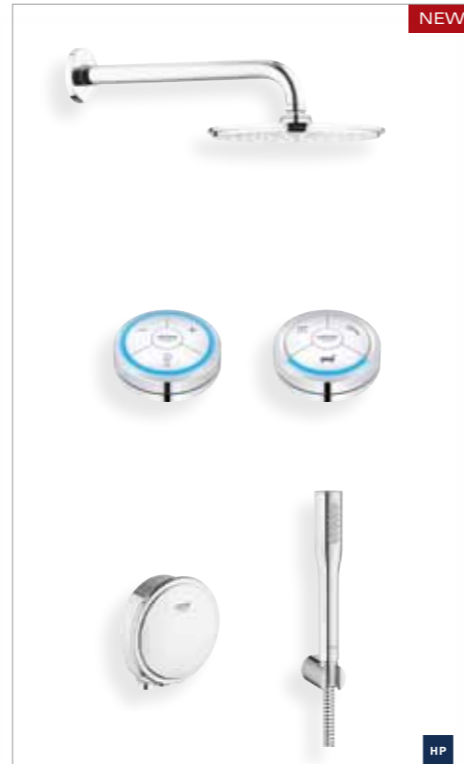

118332*
GROHE Veris F-digital controller and bath
diverter with Rainshower® shower arm,
Rainshower® 210mm head shower, Euphoria
Stick Cosmopolitan, shower outlet elbow and
Talentofill inlet trim with pop-up and waste.
Pack includes shower hose and fixings.